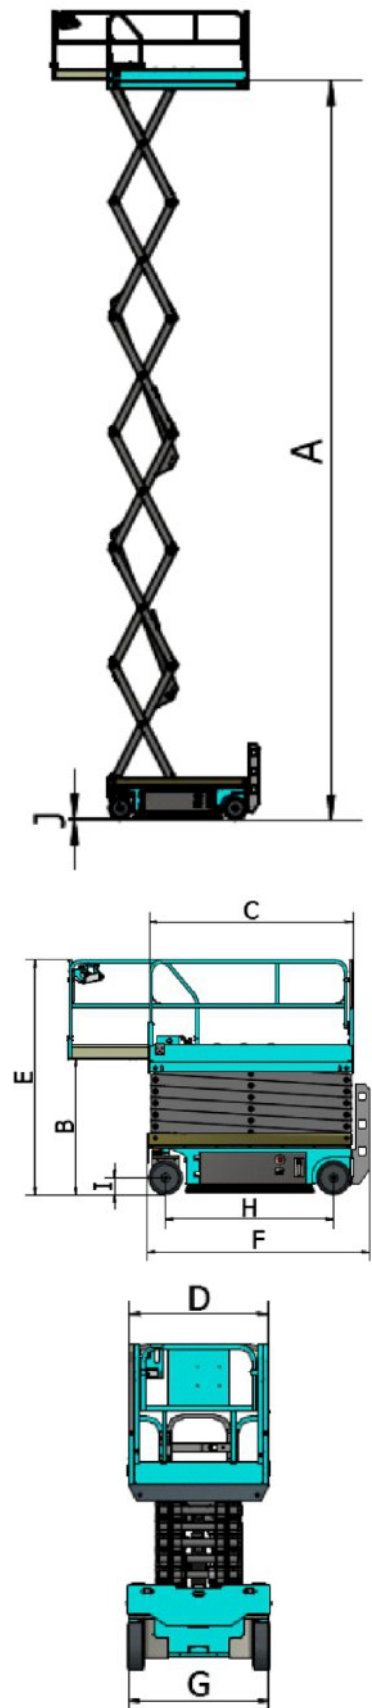

SWSL1412HD

Electric Hydraulic-drive Scissor-type Aerial Work Platform

SUNWARD

Dimension

Working height*		14m
A	Platform height maximum	12m
B	Platform height (stowed)	1.49m
C	Platform length	2.27m
	Slide-out platform extension deck	0.9m
D	Platform width	1.15m
E	Stowed height (rails up)	2.63m
	Stowed height (rails down)	2.09m
F	Overall length	2.47m
G	Overall width	1.17m
H	Wheelbase	1.87m
I	Ground clearance (stowed)	0.11m
J	Ground clearance (raised)	0.02m

Performance

Lift capacity	320kg
Lift capacity (extension deck)	113kg
Max. platform occupancy	2
Drive speed (stowed)	3.2km/h
Drive speed (elevated)	0.8km/h
Turning radius (inside)	0m
Turning radius (outside)	2.2m
Raise / lower speed	62s / 42s
Gradeability**	25%
Max. allowable working angle (lateral / longitudinal)	1.5° / 3°
Controls	Proportional
Wheel driver	Dual front wheel
Multiple disc brakes	Dual rear wheel
Tires	381mm×129mm
Battery	4×12V/300Ah
Charger	24V/30A
Weight	2980kg

* Working height is equal to Platform height plus 2m.

** Climbing ability is suitable for driving on slopes; Refer to Operator Manual for slope level.

SWSL1412HD

Electric Hydraulic-drive Scissor-type Aerial Work Platform

Standard features

◆ Proportional control	◆ Extended platform	◆ Folding guardrails platform	◆ Self-lock gate on platform
◆ Solid tire	◆ Hour meter	◆ Standard transport forklift hole	◆ Safety maintenance support rod
◆ Horn	◆ Flashing beacon	◆ Action beep	◆ Dual front wheel drive
◆ Pit protection device	◆ Emergency descent system	◆ Emergency stop button	◆ Automatic brakes system
◆ Tilt sensor with alarm	◆ Charging protection system	◆ Fault diagnosis system	◆ Overload protection system